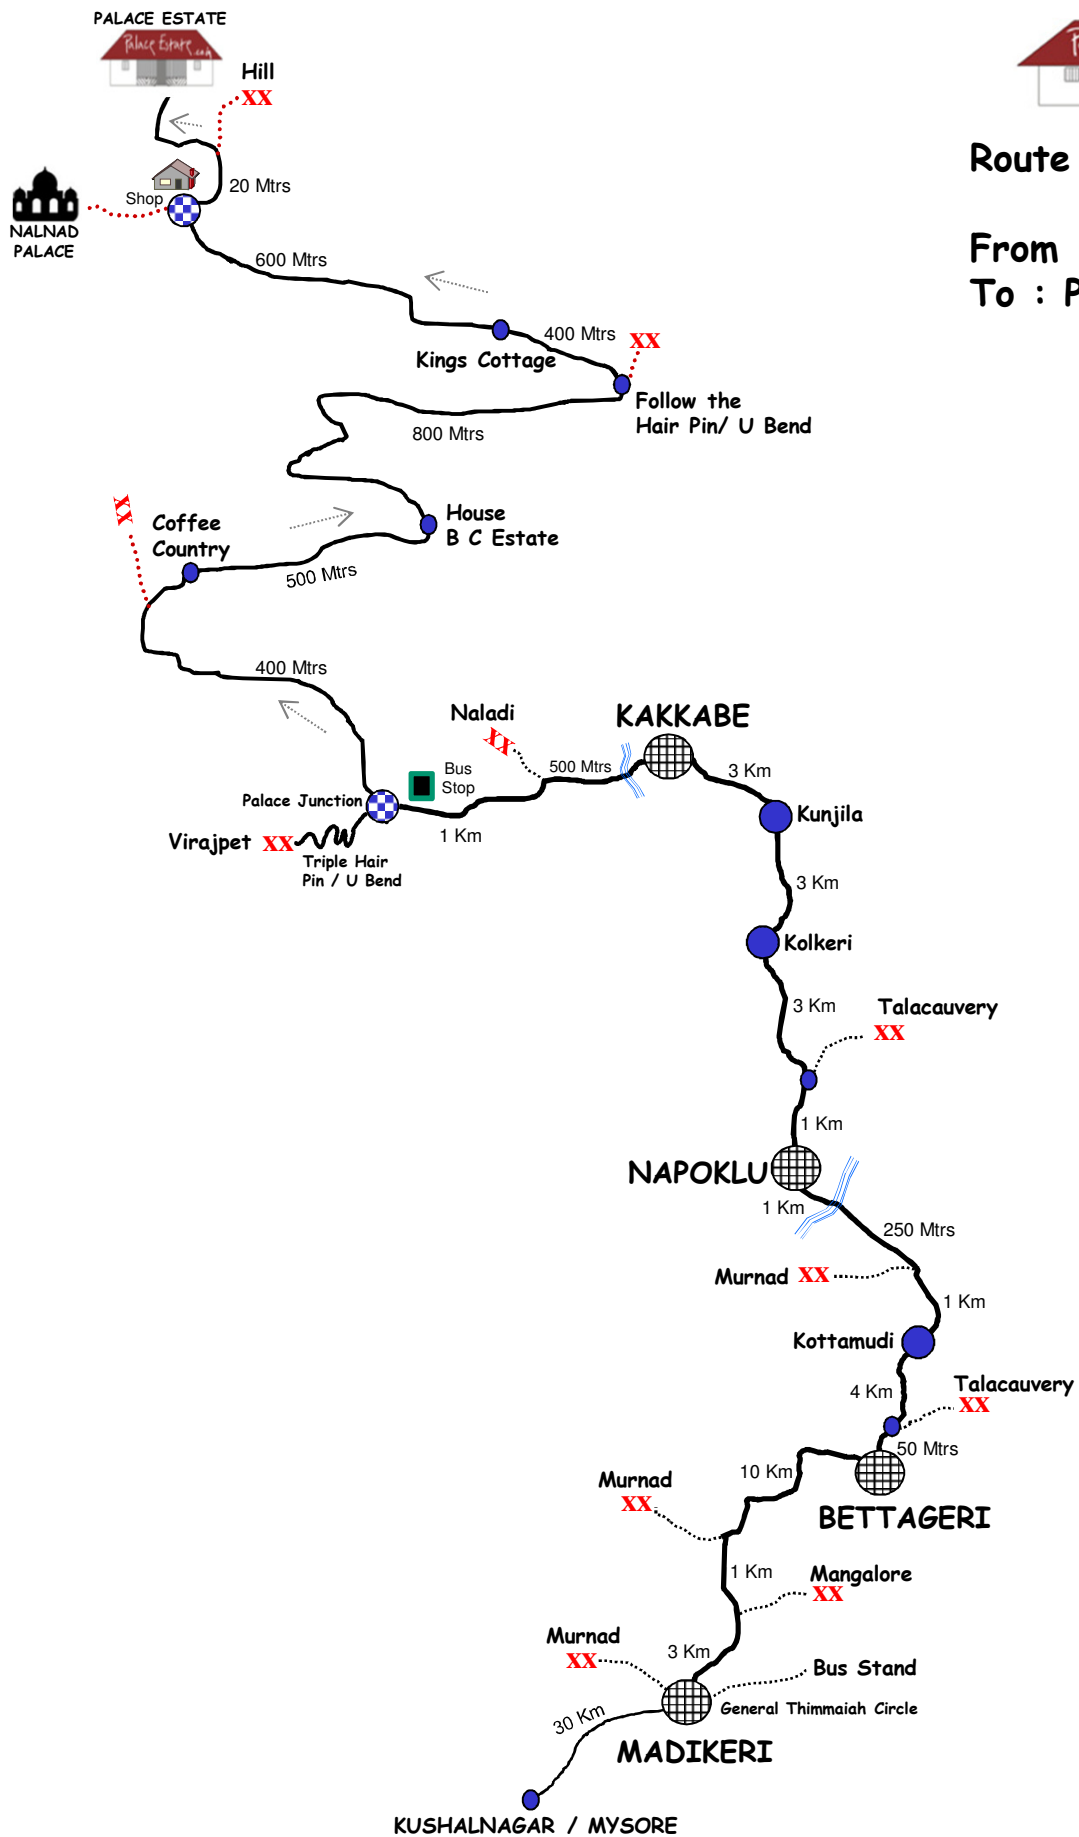

Route MAP

To : Palace Estate
 From : Bangalore / Mysore

via Madikeri= 295 Km (Good Road)
 via Virajpet= 275 Km

Prasad / Vincy
 +91 98804 47702
 +91 8272 238446

Route MAP

**From : Madikeri
To : Palace Estate**

Route MAP

From : Virajpet
To : Palace Estate