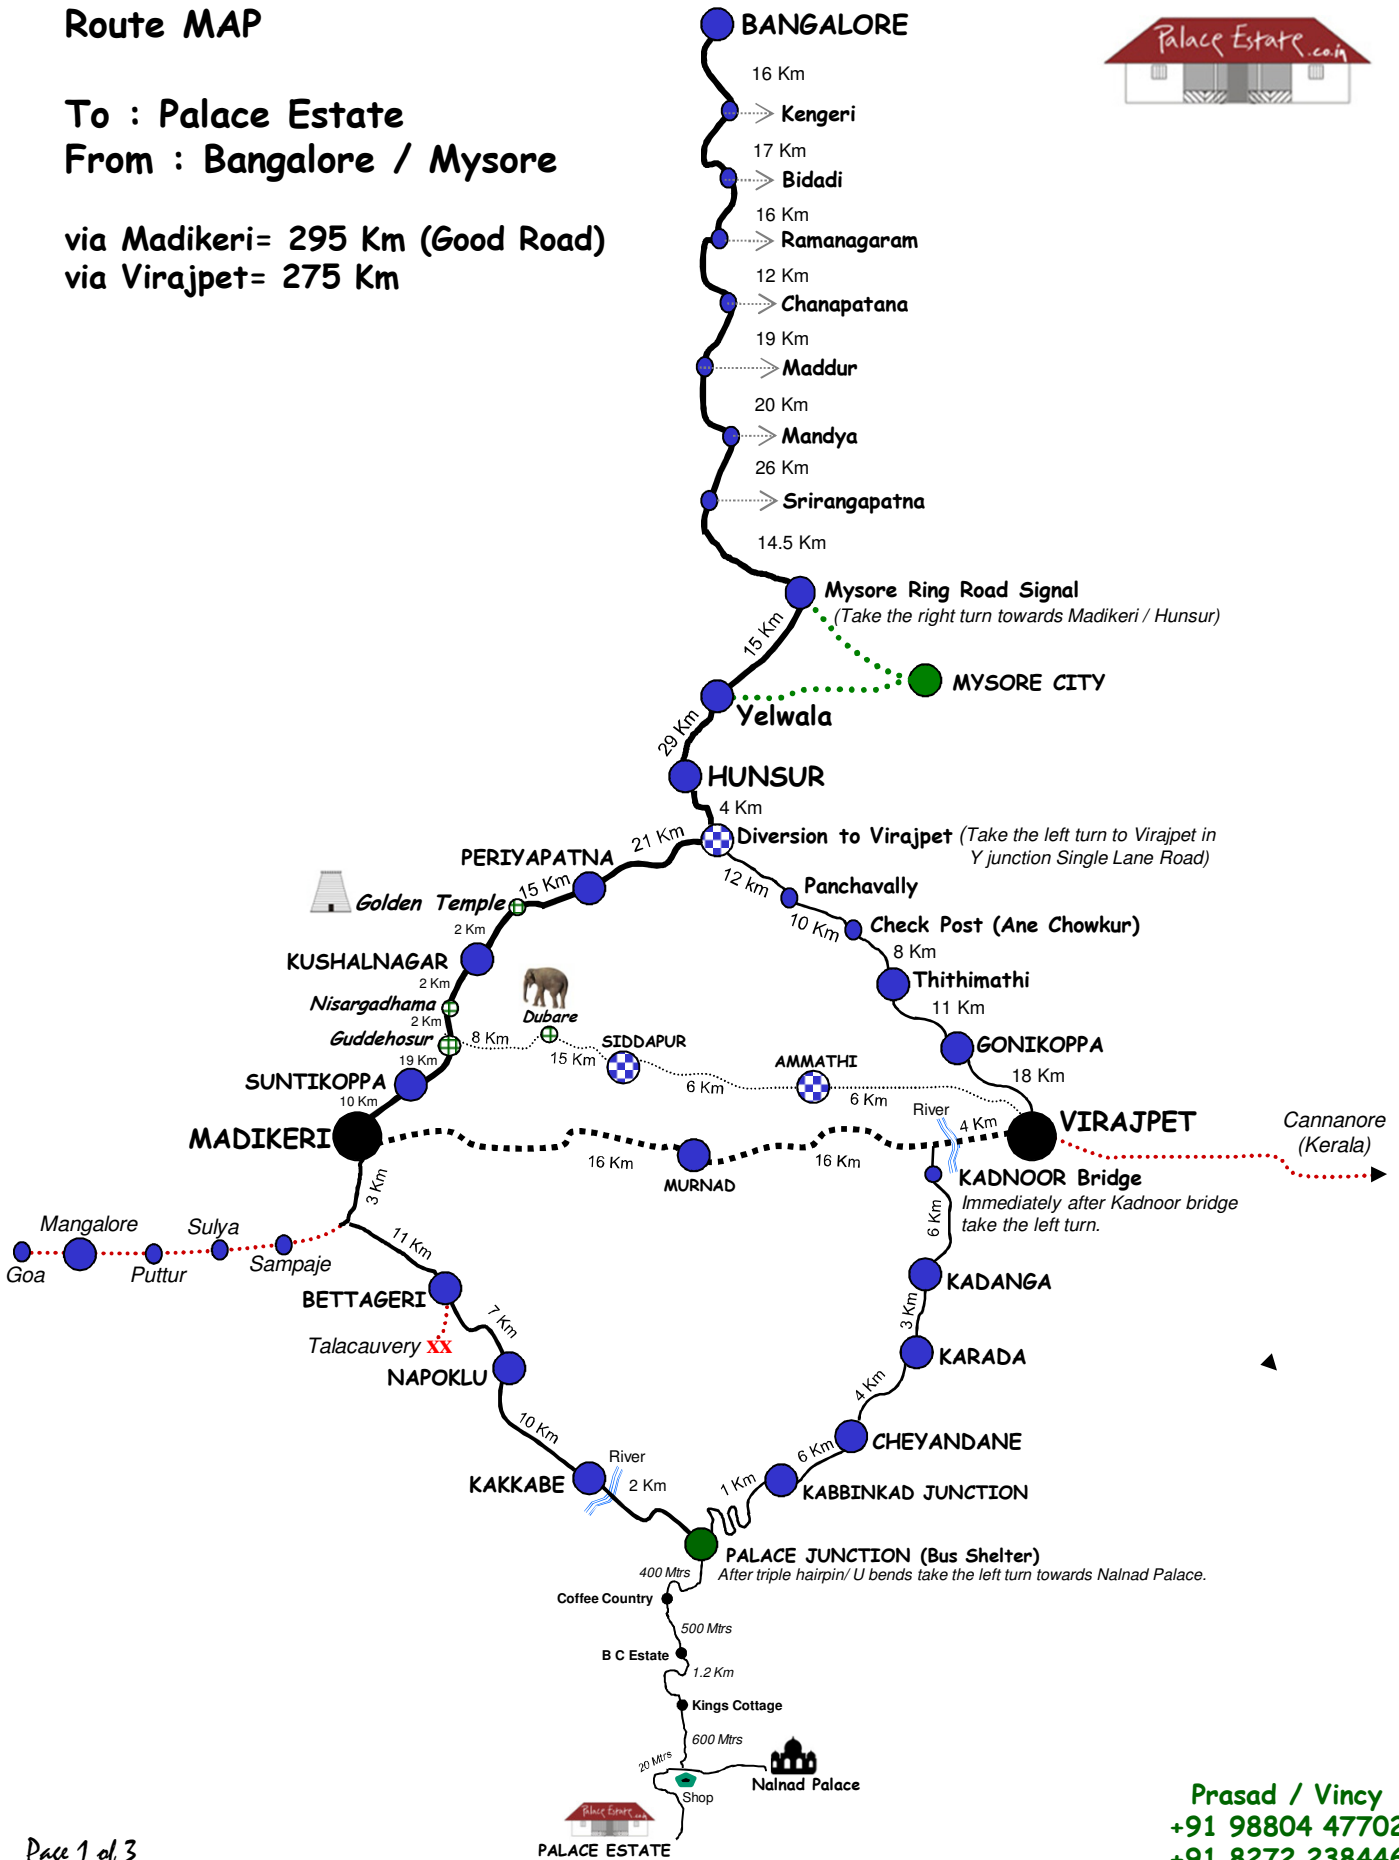

Route MAP

To : Palace Estate
 From : Bangalore / Mysore

via Madikeri= 295 Km (Good Road)
 via Virajpet= 275 Km

Prasad / Vincy
 +91 98804 47702
 +91 8272 238446

Route MAP

**From : Madikeri
To : Palace Estate**

Route MAP

From : Virajpet
To : Palace Estate